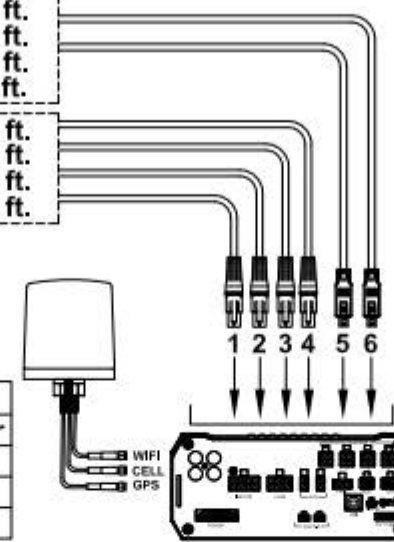

HD6-600 MDVR System Diagram

IP Cameras				
Style	Part Number	Lens (mm)	HFOV	IR
Interior Mini-Dome	710812	2.8	110°	✓
	710829	2.8	110°	✓
Interior Mini-Box	710802	1.8	165°	✓
Interior Windshield	710805	2.8	115°	✓
Exterior Mini-Box	710803	2.8	110°	✓
	710804	4	90°	✓

AHD Cameras				
Style	Part Number	Lens (mm)	HFOV	IR
Interior Mini-Box	710678	8	40°	✓
	710677	6	55°	✓
	710676	4	85°	✓
	710714	4	85°	✓
	710715	2.8	115°	✓
	710716	2.8	115°	✓
	710675	1.8	180°	✓
Interior Mini-Dome	710813	1.8	180°	✓
	710689	4	85°	✓
	710688	2.8	115°	✓
Interior Mini-Eyeball	710816	1.8	180°	✓
	710764	2.4	115°	✓
Interior Windshield	710764	2.4	115°	✓
Exterior Rear Stop Arm	710684	12	20°	✓
Exterior Forward Stop Arm	710685	12	20°	✓
Exterior Eyeball (Black)	710671	6	55°	✓
	710670	4	85°	✓
	710669	2.8	115°	✓
Exterior Eyeball (Yellow)	710827	4	85°	✓

HD6 IP CAMERA CABLES	Length
512981	6 ft.
512982	15 ft.
512983	25 ft.
512984	40 ft.
512985	60 ft.

HD6 CAMERA CABLES	Length
512167	15 ft.
512168	25 ft.
512169	40 ft.
512170	60 ft.

ANTENNA OPTIONS	
Function	Part Number
GPS only	710784
GPS & WI-FI	210173
GPS & Cellular	210181

- 710806 - HD6-600
- 710807 - HD6-600 WiFi-GPS
- 710810 - HD6-600 6CH 4G

OPTIONAL NOT SHOWN
 512432 - J1939 CABLE 'Y'
 710429 - OUTPUT MODULE
 710539 - RFID MODULE
 710654 - SAMSUNG GLXY TAB 8"

REI APPROVED SD CARDS (OPT)
 690695 - 64 GB
 690820 - 128 GB
 690821 - 256 GB
 690827 - 512 GB