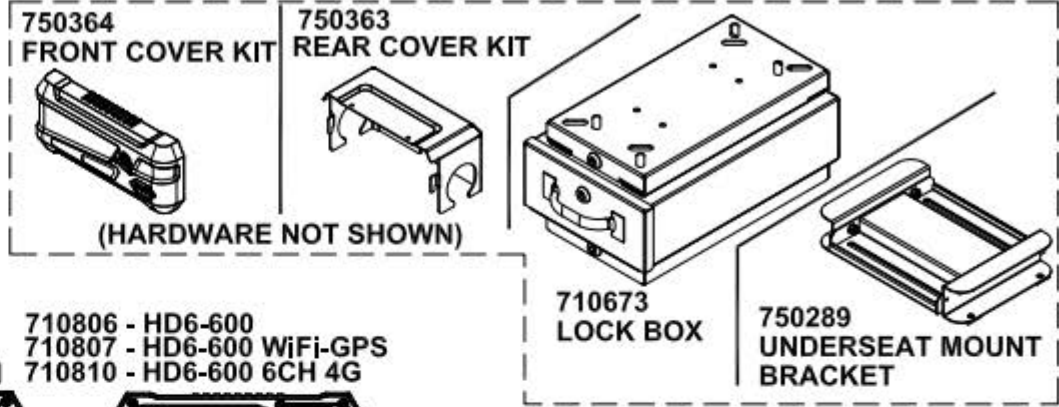

HD6-600 MDVR System Diagram

IP Cameras				
Style	Part Number	Lens (mm)	HFOV	IR
Interior Mini-Dome	710812	2.8	110°	✓
	710829	2.8	110°	✓
Interior Mini-Box	710802	1.8	165°	✓
Interior Windshield	710805	2.8	115°	✓
Exterior Mini-Box	710803	2.8	110°	✓
	710804	4	90°	✓

HD6 IP CAMERA CABLES	Length
512981	6 ft.
512982	15 ft.
512983	25 ft.
512984	40 ft.
512985	60 ft.

HD6 CAMERA CABLES	Length
512167	15 ft.
512168	25 ft.
512169	40 ft.
512170	60 ft.

ANTENNA OPTIONS	
Function	Part Number
GPS only	710784
GPS & WI-FI	210173
GPS & Cellular	210181